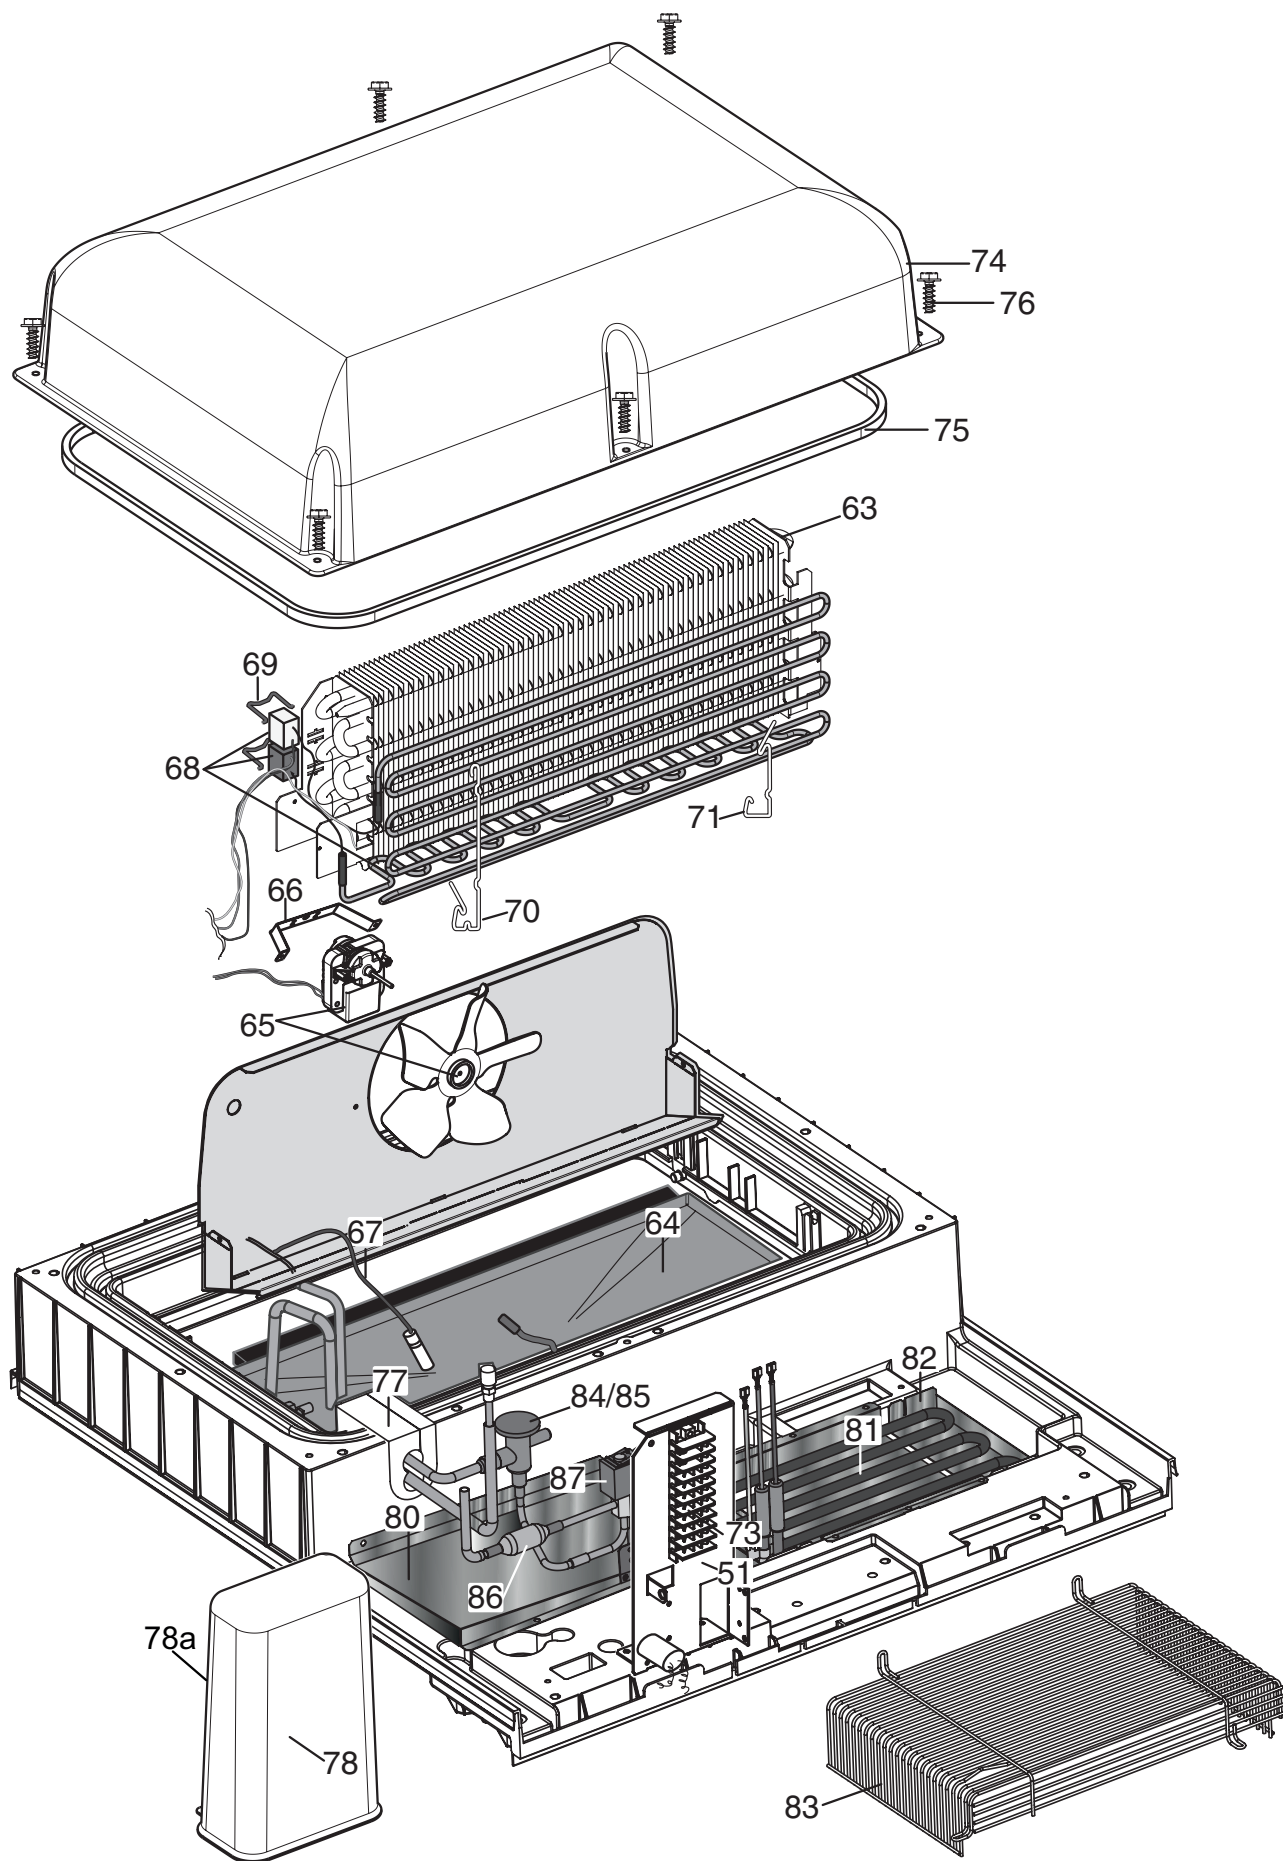

REMOTE COOLING UNIT ASSEMBLY

for glass door always and full door up to 2021/37