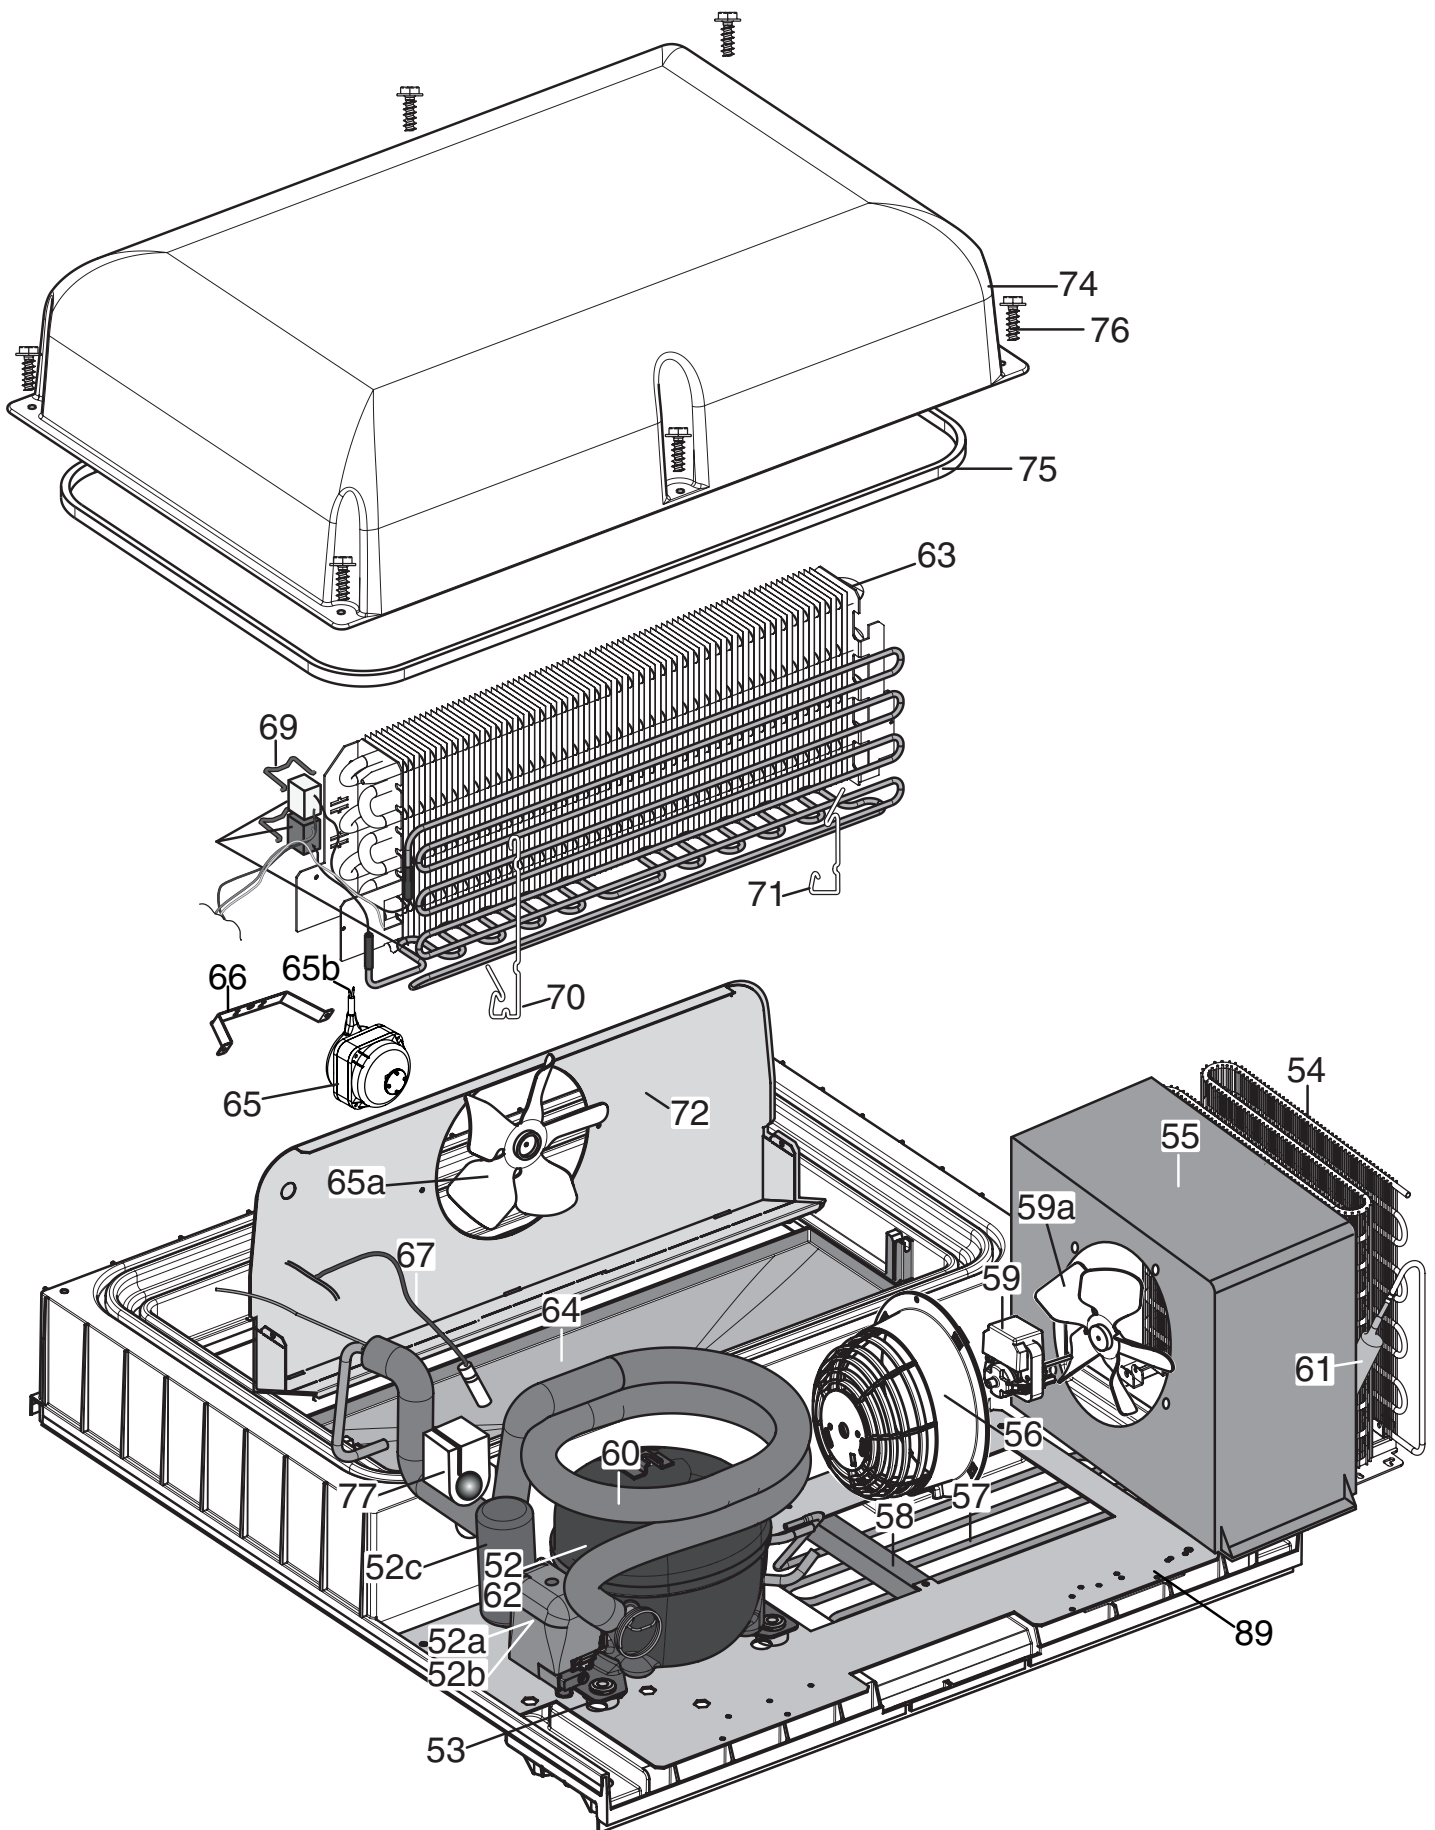

COOLING UNIT ASSEMBLY

for full door from 2021/38