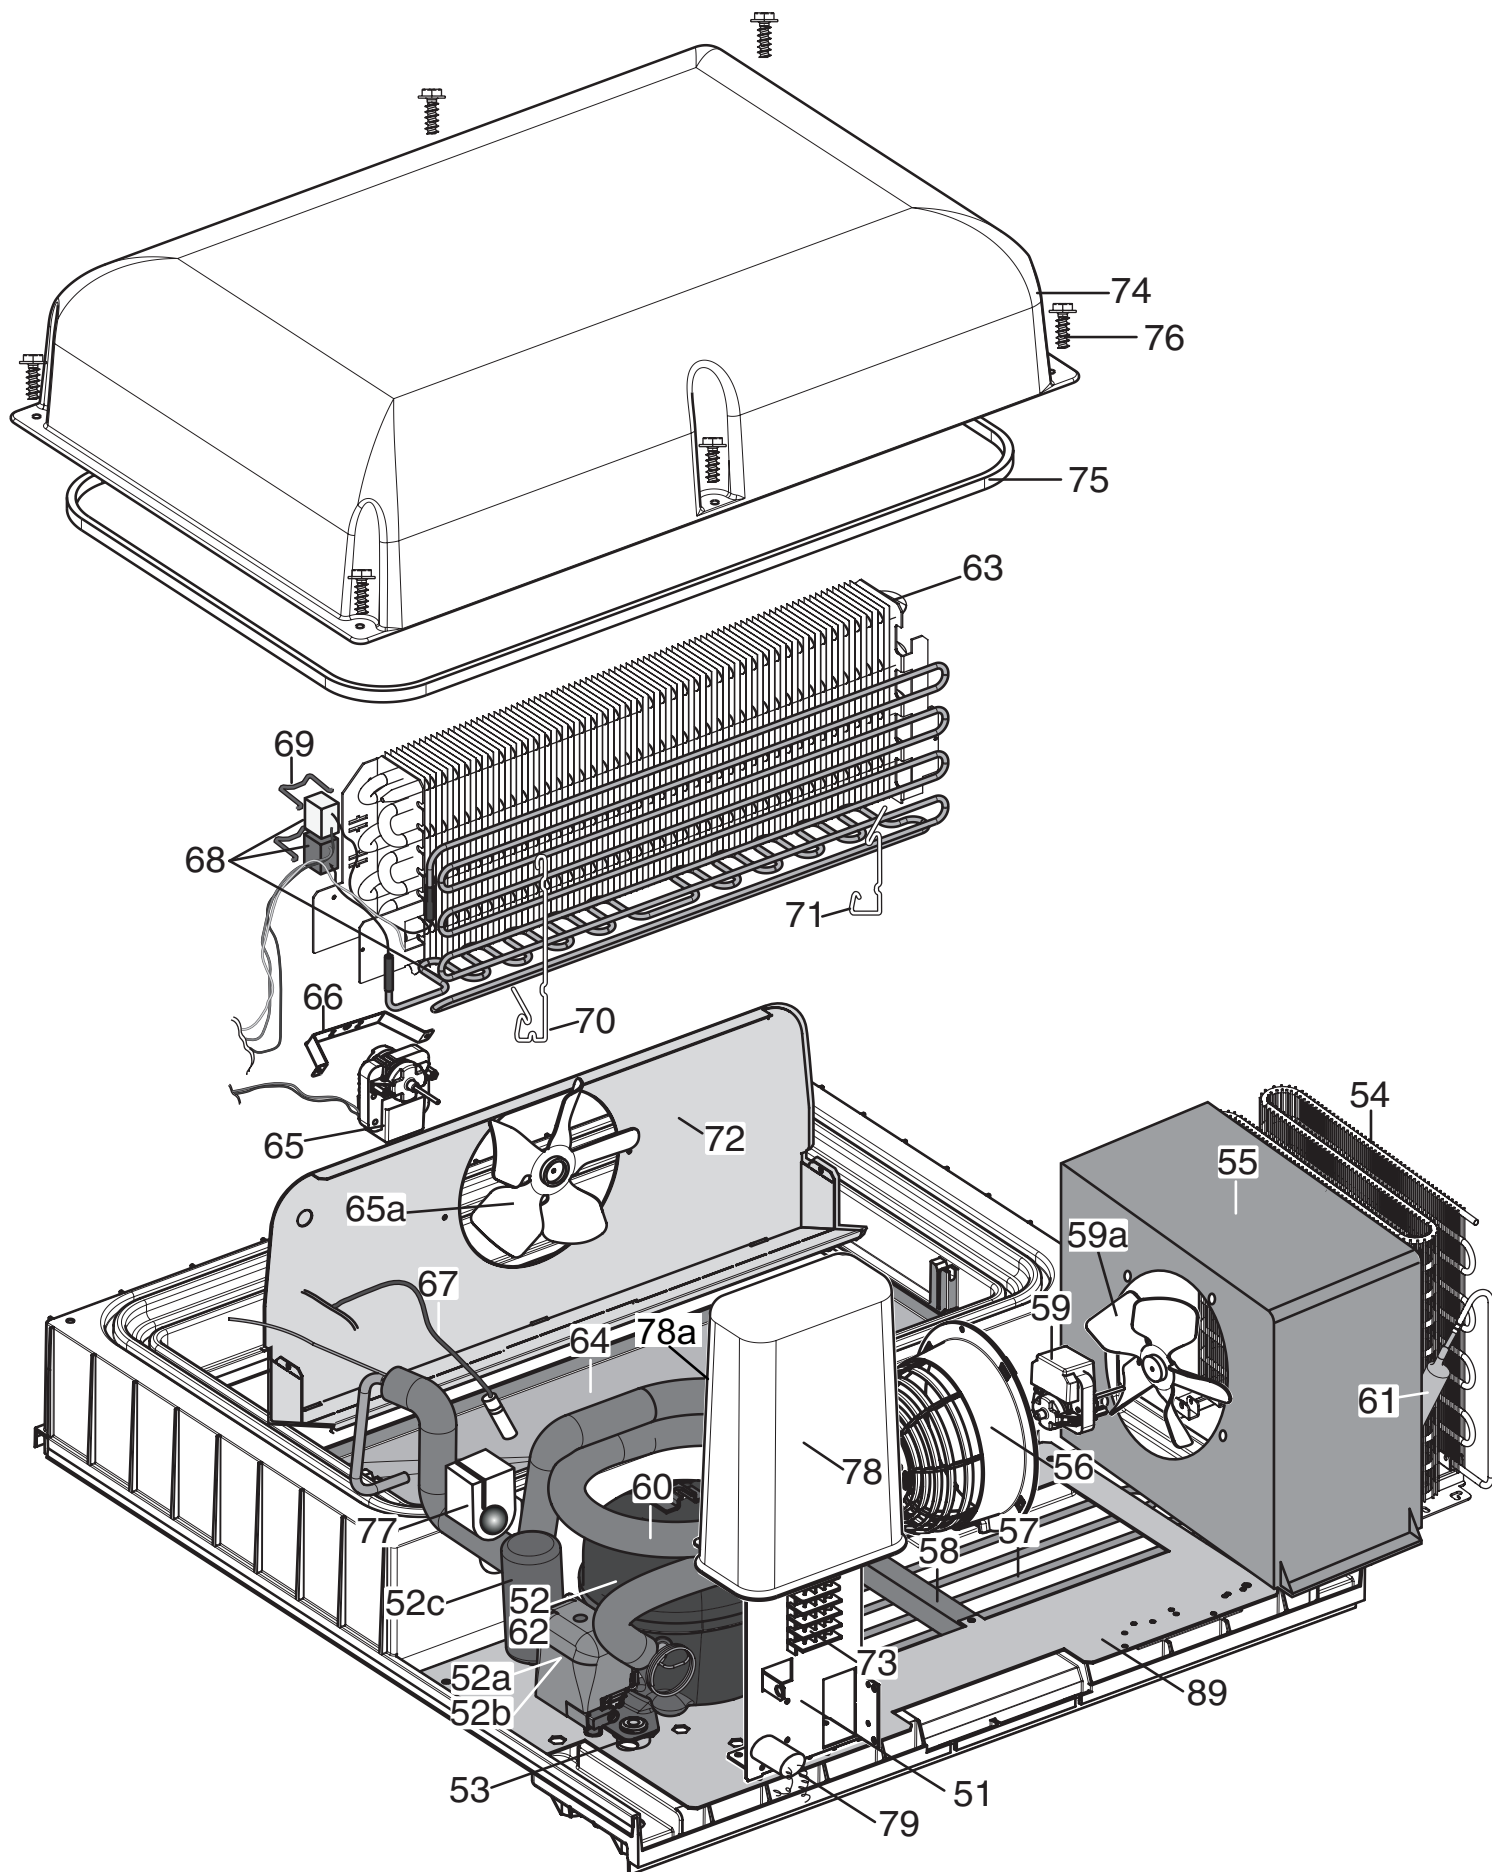

COOLING UNIT ASSEMBLY

for glass door always and full door up to 2021/37